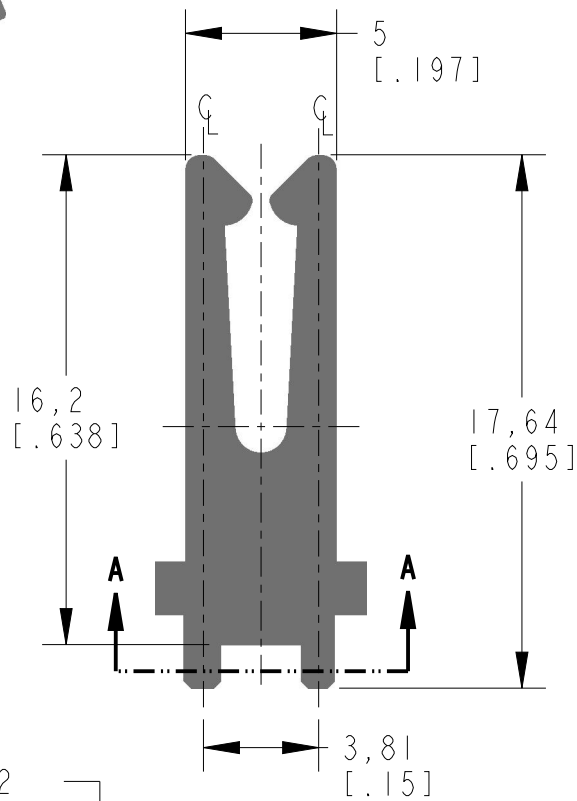

CONTACT, TUNING FORK

MATERIAL: COPPER ALLOY

PLATING: TBD BY CUSTOMER

DIMENSIONS IN MM [INCHES]

SECTION A-A