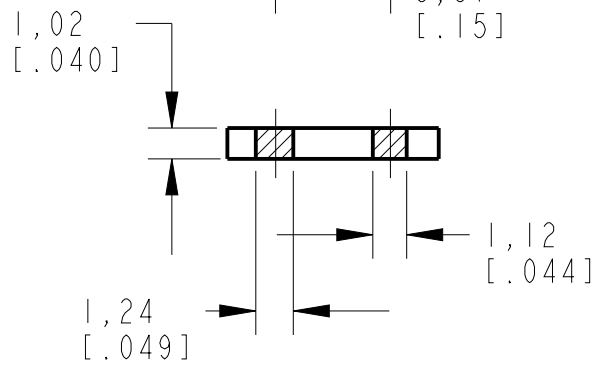

CONTACT, TUNING FORK

MATERIAL: COPPER ALLOY

PLATING: TBD BY CUSTOMER

DIMENSIONS IN MM [INCHES]

SECTION A-A