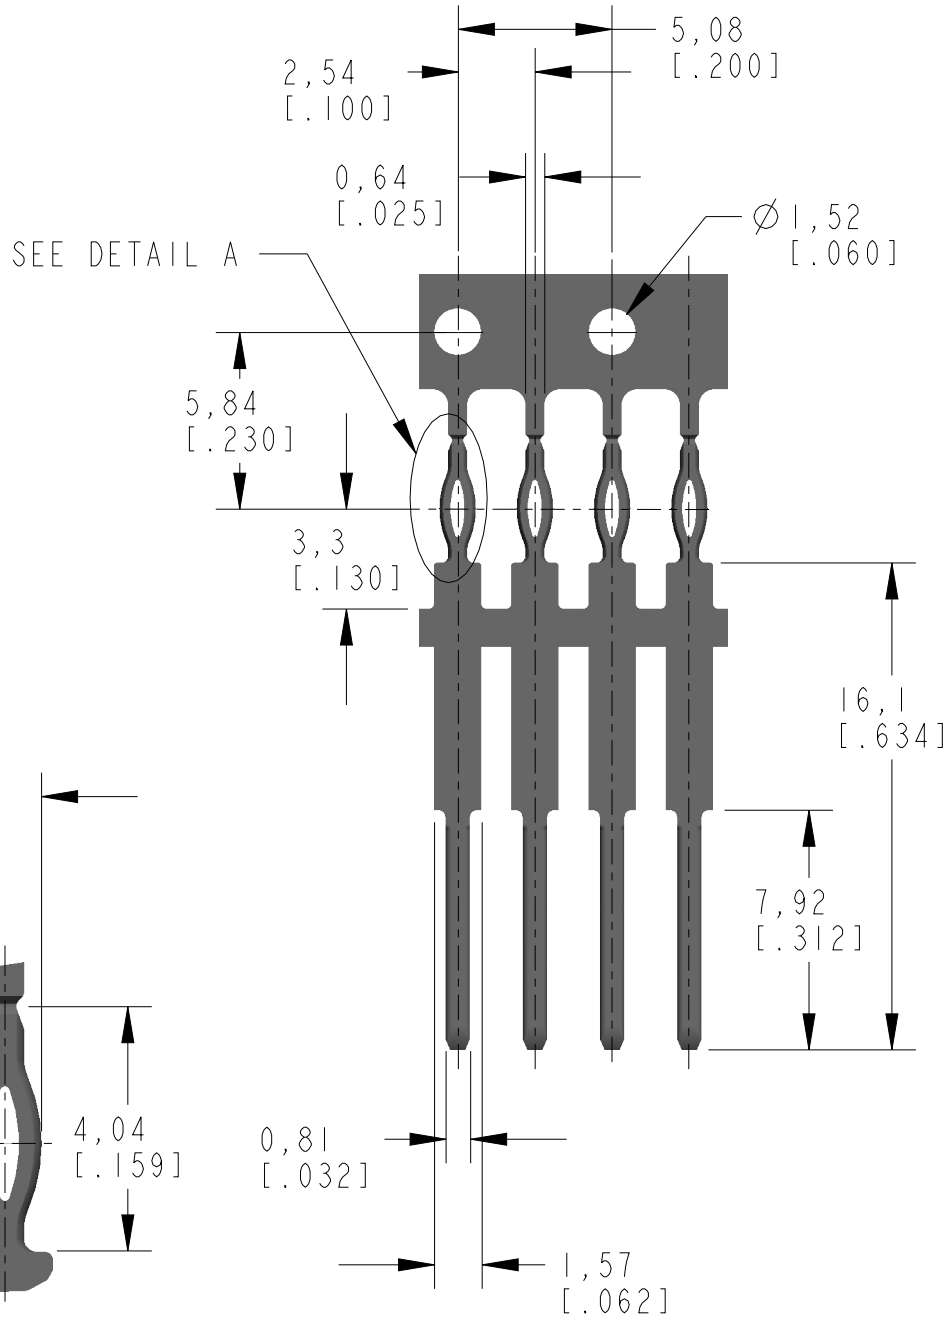

TERMINAL, COMPLIANT EYE

MATERIAL: COPPER ALLOY

PLATING: TBD BY CUSTOMER

DIMENSIONS IN MM [INCHES]

DETAIL "A"